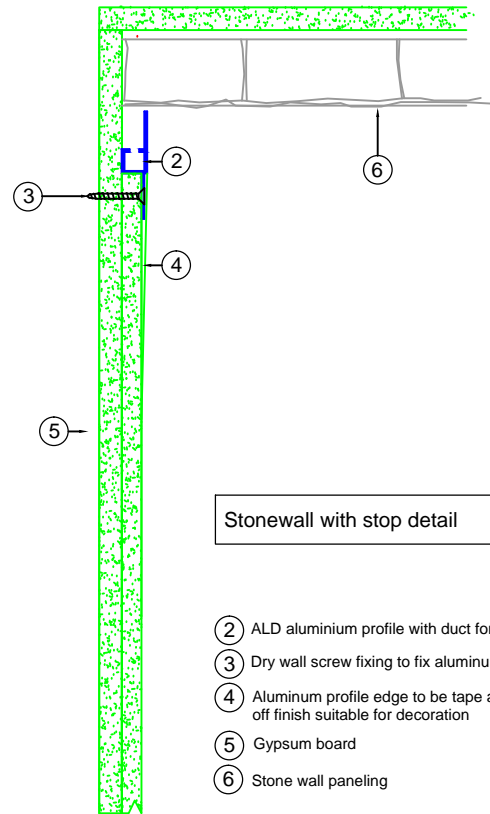

Stonewall detail with recessed LED

- ① Linear LED tape with adhesive backing mounted on bespoke aluminum profile
- ② ALD aluminium profile with duct for wiring, allow for access for power supply
- ③ Dry wall screw fixing to fix aluminum profile
- ④ Aluminum profile edge to be tape and filled to allow for a smooth feathered off finish suitable for decoration
- ⑤ Gypsum board
- ⑥ Stone wall paneling

remote linear LED power supply

Stonewall with stop detail

- ② ALD aluminium profile with duct for wiring, allow for access for power supply
- ③ Dry wall screw fixing to fix aluminum profile
- ④ Aluminum profile edge to be tape and filled to allow for a smooth feathered off finish suitable for decoration
- ⑤ Gypsum board
- ⑥ Stone wall paneling